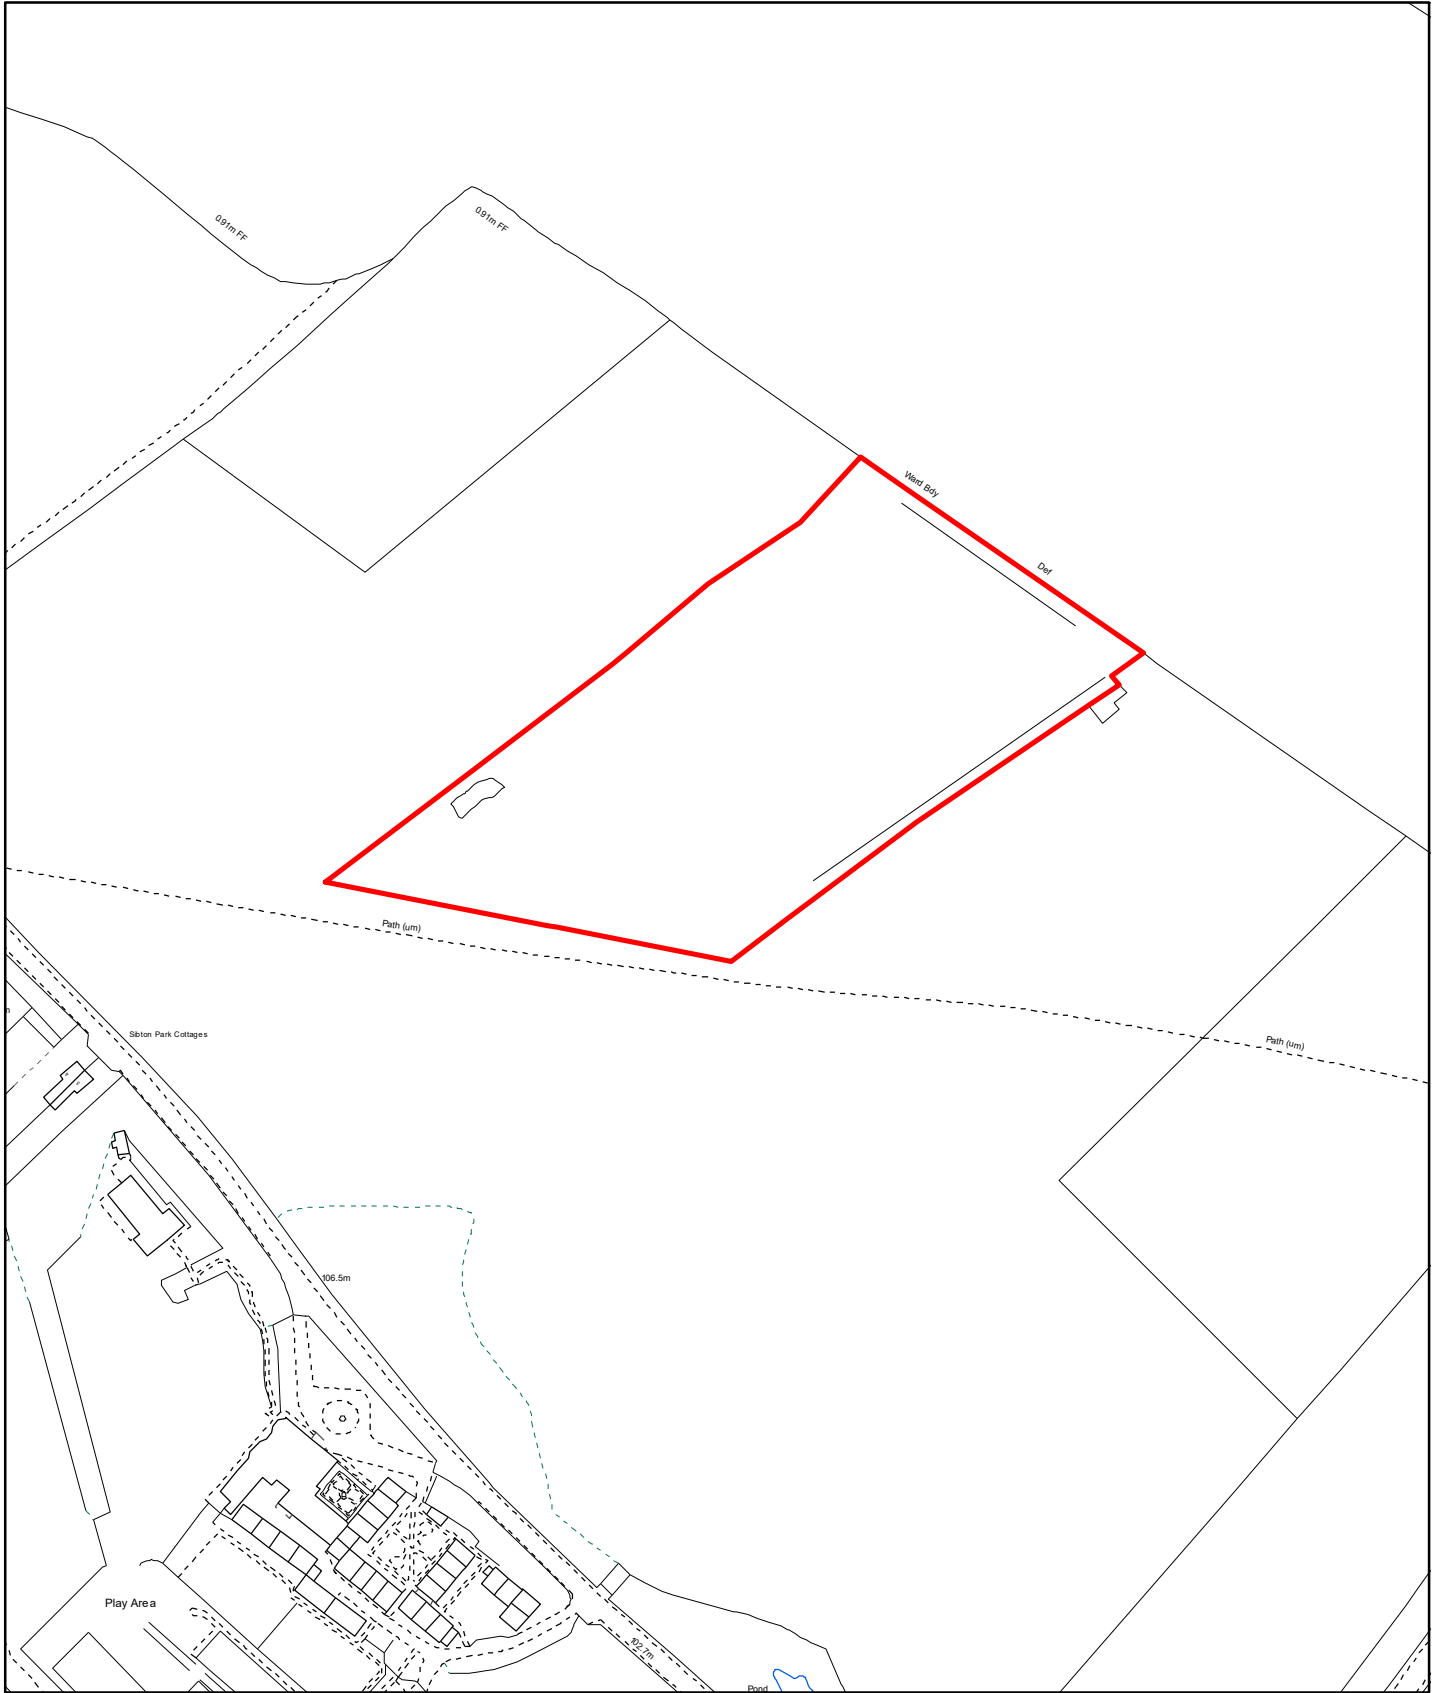

Plan referred to in Section 192
Land 250 Metres North East Longage Farm Cottages, Longage Hill, Lyminge

Planning Application:
21/0964/FH
Drawn date:
12 Nov 2021
Drawn by:
Brian Harper
Drawing ref:
1641/LDC/LS

Llywelyn Lloyd
Chief Planning Officer

Contains Ordnance Survey data
© Crown copyright and database right
Folkestone & Hythe District Council 100019677 - 2021

Drawn at 1:2,500 on A4